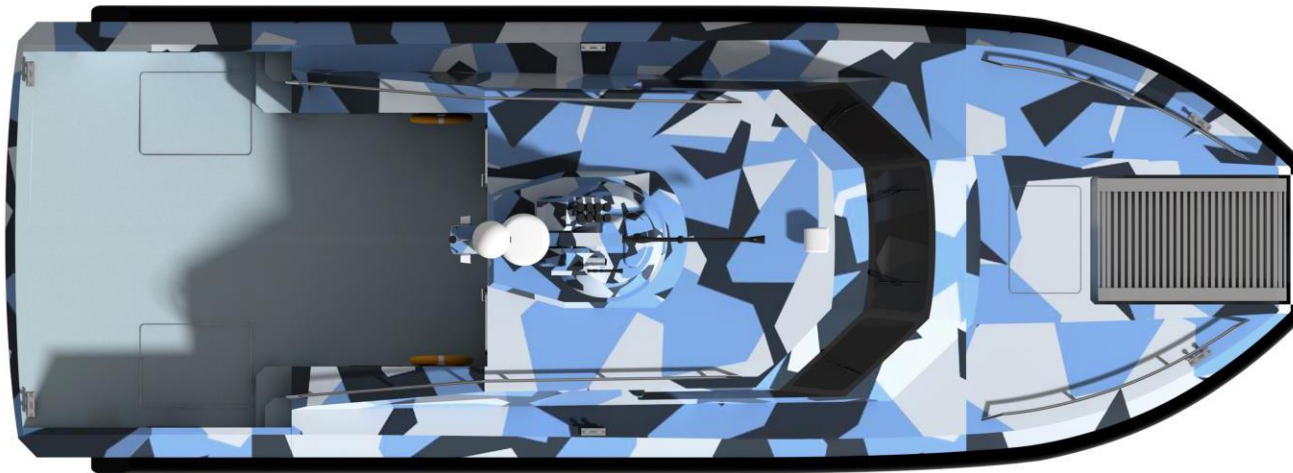

13 RIVER ASSAULT CAT

Sustainable Charters Inc.

San Lorenzo, Makati City 1228, Philippines
M: +63 917 533 2673 | T: +63 2 8824 3360
contact@sustainablecharters.com

www.sustainablecharters.com

ARMACRAFT
MARINE DEFENCE

www.armacraft.ph