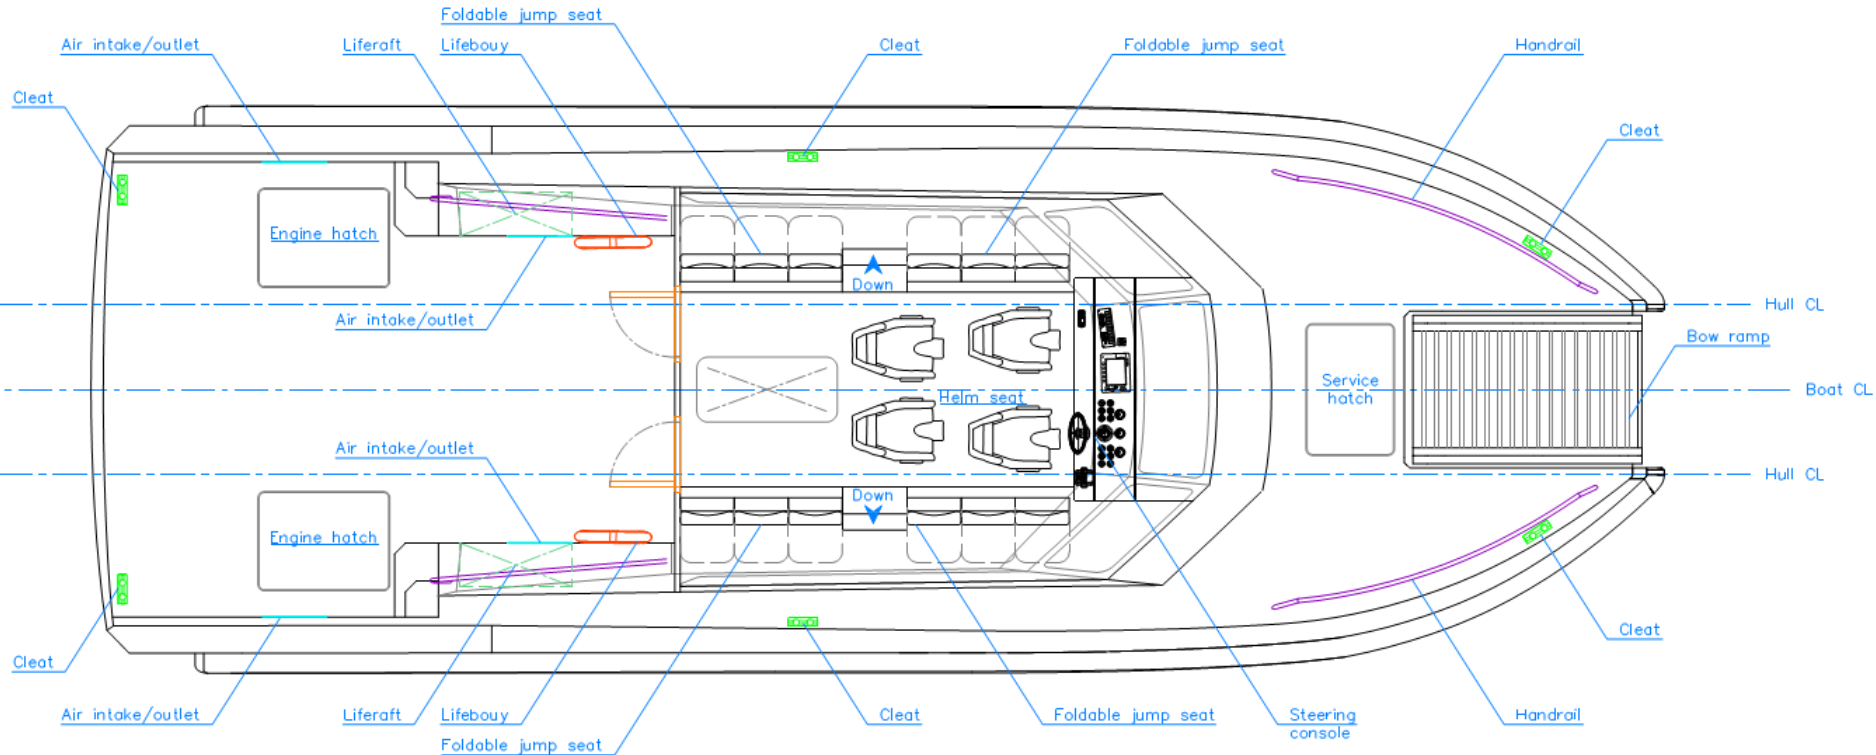

13 RIVER ASSAULT CAT

ARMA CRAFT
MARINE DEFENCE

www.armacraft.ph

GENERAL ARRANGEMENT

- Length, 13 m. Width 5 m
- Shallow draft, able to beach troops
- Ballistic protection
- 4 Crew & 12 Troops
- Twin 600 HP diesel engine with waterjet
- Remote controlled 30mm canon with grenade launcher and 7,62 gun
- Able to carry small surveillance craft